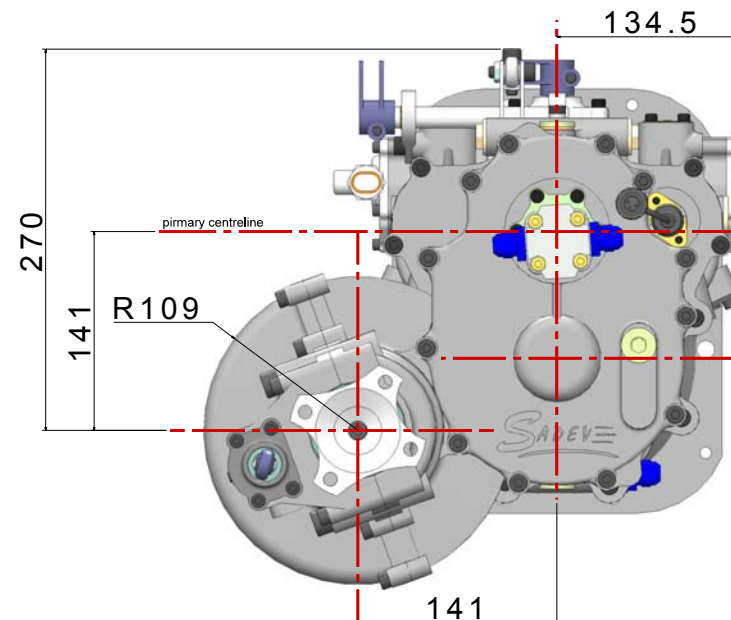

Overall dimensions of the gearbox :
 -SC90/20-150 20° EVO 2

-The view names are shown in connection with the car
 -All dimensions in mm

Bottom view

Rear view

Right side view