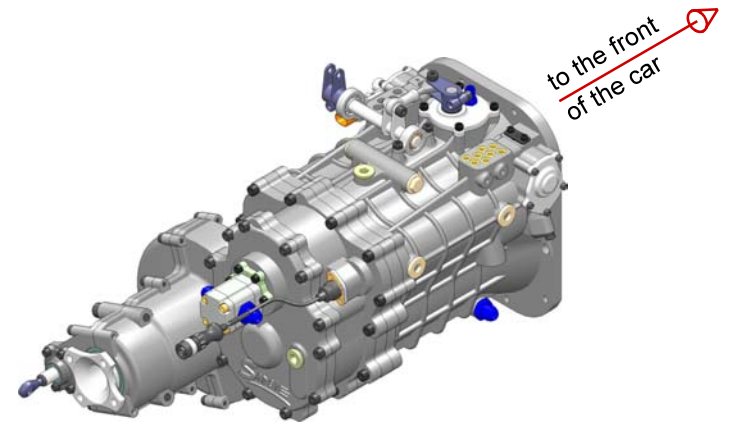

Overall dimensions of the gearbox :
 -SC90/20-150 20° EVO 2

-The view names are shown in connection with the car
 -All dimensions in mm

Bottom view

Rear view

Right side view