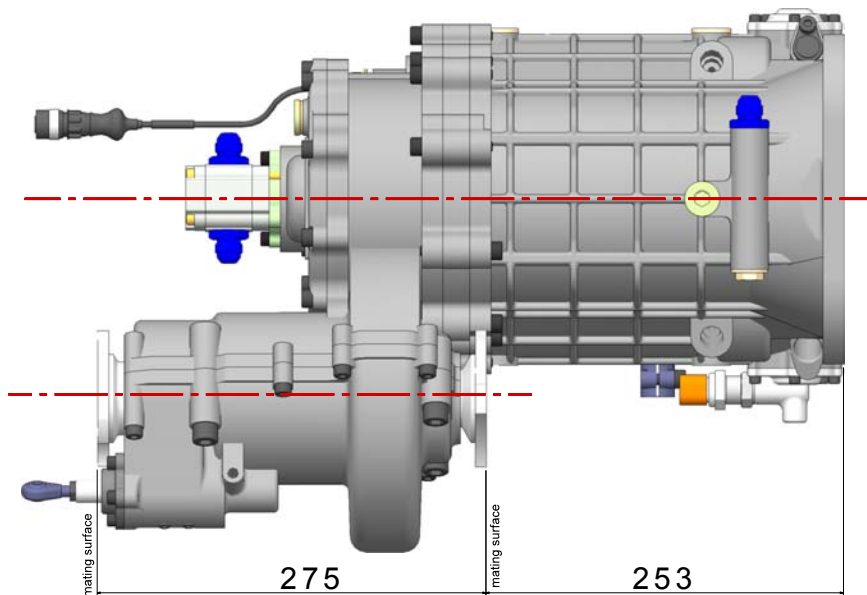

Overall dimensions of the gearbox :
 -SC90/20-150 20° EVO 2

-The view names are shown in connection with the car
 -All dimensions in mm

Bottom view

Rear view

Right side view